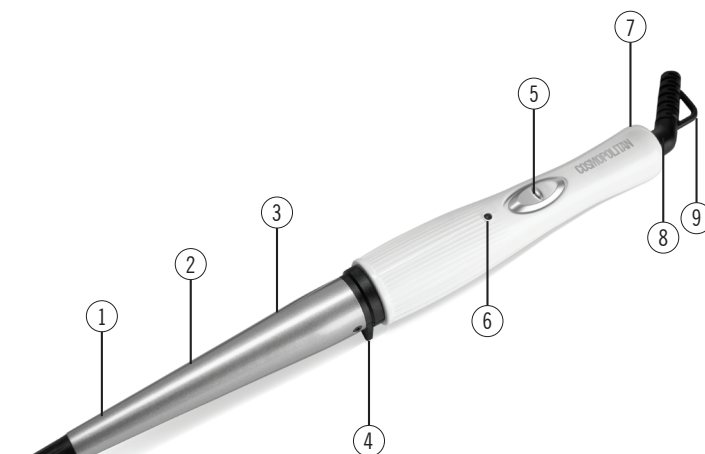

COSMOPOLITAN

13-25MM COTTON CANDY CONICAL WAND

COHT04

INSTRUCTION MANUAL

Due to our policy of continuous improvement, the actual product may differ slightly from the one illustrated in this leaflet.

PRODUCT FEATURES

1. Tourmaline & ceramic infused barrel
2. Heats up to 210°C
3. 13-25mm barrel
4. Safety stand
5. On/off switch
6. On/off indicator light
7. Worldwide voltage
8. 2m swivel power cord
9. Hang up loop

IMPORTANT SAFEGUARDS