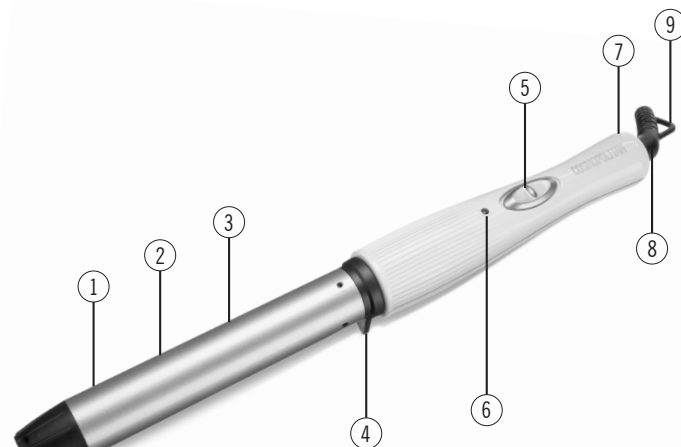

COSMOPOLITAN

25MM COTTON CANDY CURLING TONG

COHT03

INSTRUCTION MANUAL

PRODUCT FEATURES

1. Tourmaline & ceramic infused barrel
2. Heats up to 210°C
3. 25mm barrel
4. Safety stand
5. On/off switch
6. On/off indicator light
7. Worldwide voltage
8. 2m swivel power cord
9. Hang up loop